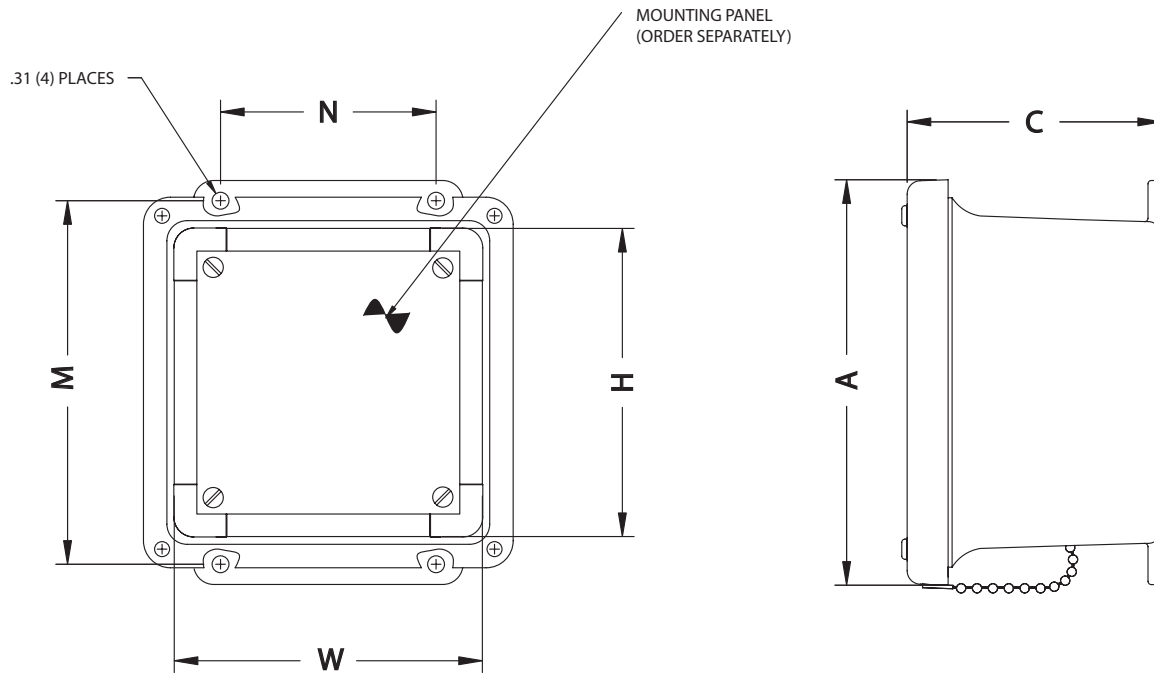

Screw Cover Fiberglass Enclosures

STANDARD FEATURES

- Five standard sizes available
- Lift off cover design
- Surface flat stainless steel screws
- Integral mounting flange
- Stainless steel beaded cover chain
- Poured polyurethane gasket provides water-tight, dust-tight seal
- Light weight and impact resistant

CERTIFICATIONS

- UL 50
- CSA Std 22.2 No. 94
- NEMA Type 1, 3, 4X, 6P, 12
- Temperature Range - 40° C to +120° C -(40° F to +250° F)
- Flammability Rating UL94-5V

NEMA Type 4X

Fiberglass

FIBERGLASS

Catalog #	Overall Dimensions			Inside Dimensions			Mounting Dimensions			Weight Lbs.	Panel Cat #	Panel Dim.	
	A	B	C	H	W	D	M	N	P				
N4X-FG-060404SC	7.50	5.43	4.75	5.84	3.85	4.45	6.75	2.00	4.00	2.50 lbs.	BP64A	4.88	2.88
N4X-FG-060604SC	7.50	7.50	4.75	5.72	5.72	4.45	6.75	4.00	4.00	2.75 lbs.	BP66A	4.88	4.88
N4X-FG-080604SC	9.62	7.50	4.74	7.73	5.74	4.45	8.88	4.00	4.00	3.50 lbs.	BP86A	6.88	4.88
N4X-FG-080804SC	9.56	9.38	4.89	7.73	7.73	4.64	8.75	6.00	4.06	4.00 lbs.	BP88A	6.88	6.88
N4X-FG-100804SC	11.62	9.41	4.25	9.73	7.73	3.98	10.75	6.00	3.50	5 lbs.	BP108A	8.88	6.88
N4X-FG-121005SC	13.56	11.43	5.21	11.79	9.80	4.94	12.75	8.00	4.50	6.50 lbs.	BP1210A	10.88	8.88
N4X-FG-121206SC	13.56	13.38	6.36	11.70	11.70	6.11	12.75	10.00	5.53	3.20 lbs.	BP1212A	10.88	10.88
N4X-FG-140706SC	15.87	8.75	6.81	14.00	7.00	6.56	15.00	5.00	6.12	6.25 lbs.	BP147A	12.88	5.88
N4X-FG-141206SC	15.50	13.50	6.25	13.53	11.55	5.94	14.62	10.00	5.37	8.50 lbs.	BP1412A	12.88	10.88
N4X-FG-161406SC	17.53	15.46	6.23	15.63	13.60	5.94	16.75	12.00	5.36	11.50 lbs.	BP1614A	14.88	12.88
N4X-FG-181608SC	19.62	17.61	8.82	17.69	15.69	8.45	18.88	12.00	7.99	19.25 lbs.	BP1816A	16.88	14.88
N4X-FG-201608SC	22.00	17.68	8.83	19.72	15.72	8.45	21.25	10.00	8.00	20.25 lbs.	BP2016A	18.88	14.88