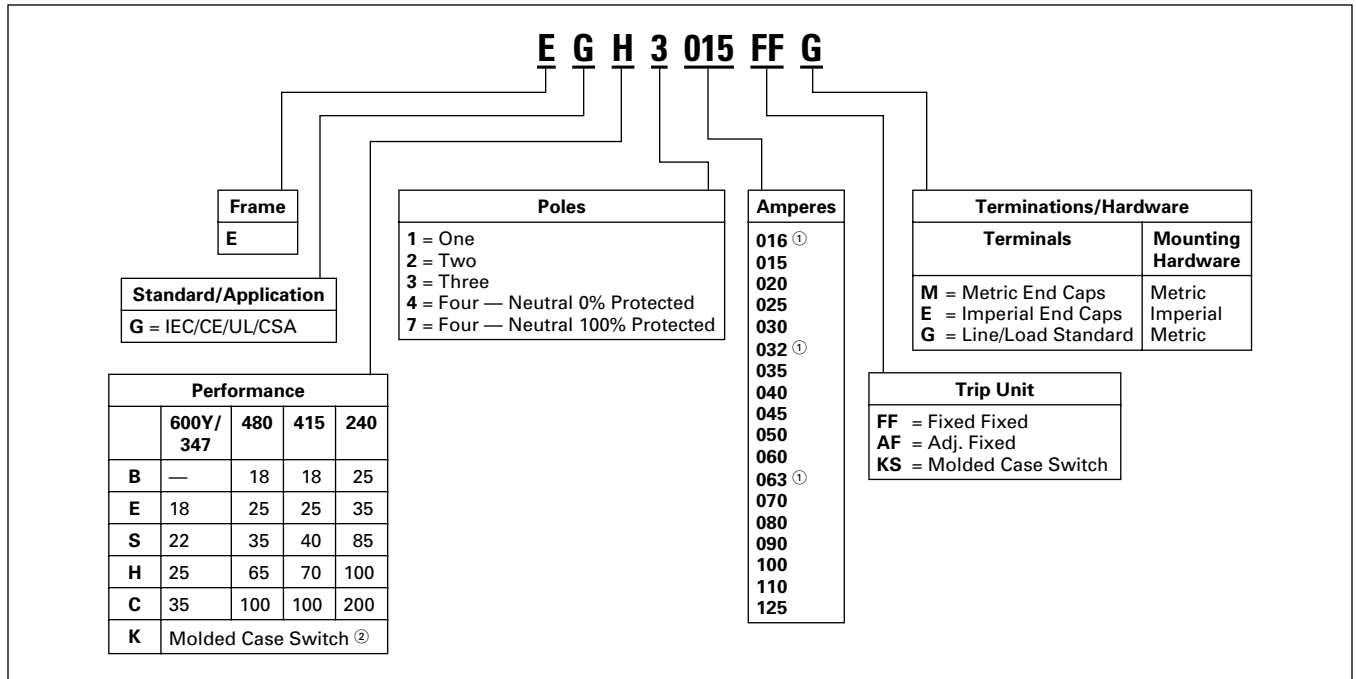

Product Selection

Table 45-9. Main Catalog Numbering System

① Cannot be UL rated.

② Available only as 125 and 160 A sizes.

EG-Frame

Product Selection

Table 45-10. Complete Breaker (Includes Frame, Trip Unit, Standard Terminals and Mounting Hardware) — IC Rating at 415/480 Volts