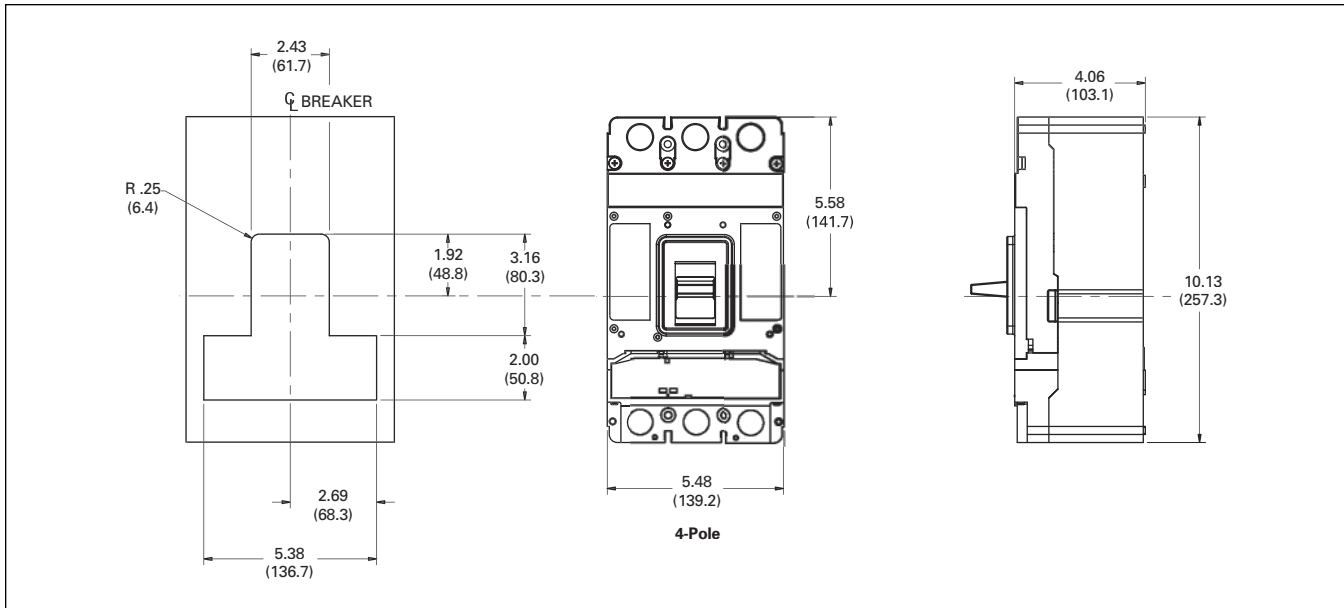

Dimensions

Figure 45-8. EG-Frame — Dimensions in Inches (mm)

Figure 45-9. JG-Frame — Dimensions in Inches (mm)

Frame Sizes LG

Figure 45-10. LG-Frame — Dimensions in Inches (mm)

Note: TA631L, T631L, T632L, TA632L terminals add 1.19 inches (30.2 mm) to line or load side of LG. LTS3K or LTS4K terminal covers add 2.13 inches (54.1 mm) to line or load side of LG.