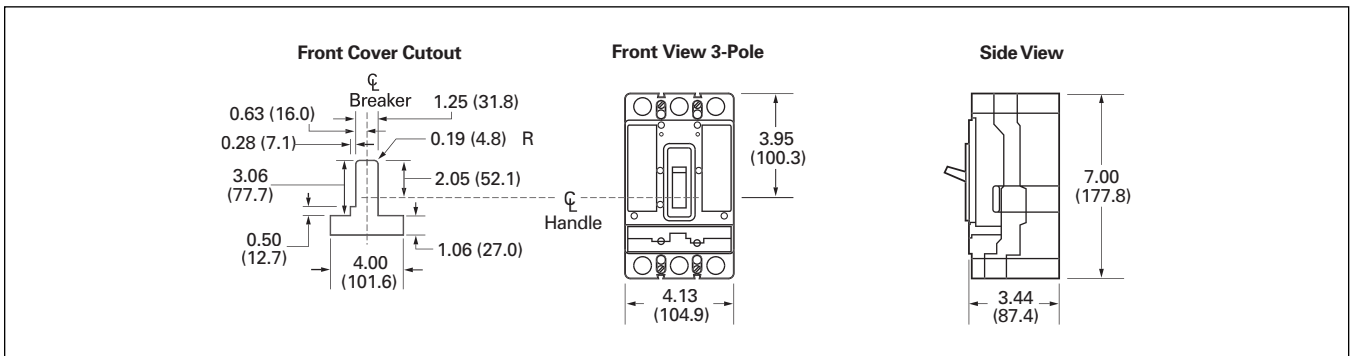

Dimensions

Figure 45-8. EG-Frame — Dimensions in Inches (mm)

Figure 45-9. JG-Frame — Dimensions in Inches (mm)

Frame Sizes LG

Figure 45-10. LG-Frame — Dimensions in Inches (mm)

Note: TA631L, T631L, T632L, TA632L terminals add 1.19 inches (30.2 mm) to line or load side of LG. LTS3K or LTS4K terminal covers add 2.13 inches (54.1 mm) to line or load side of LG.