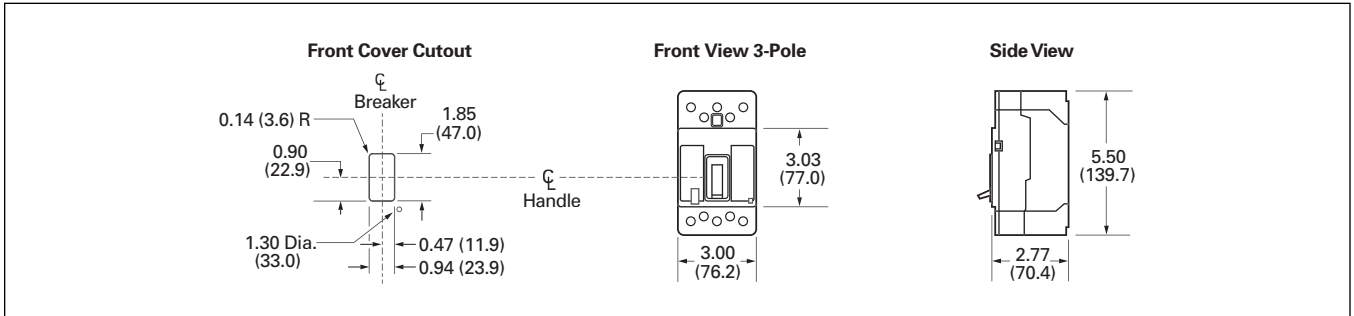

Dimensions

Figure 45-8. EG-Frame — Dimensions in Inches (mm)

Figure 45-9. JG-Frame — Dimensions in Inches (mm)

Frame Sizes LG

Figure 45-10. LG-Frame — Dimensions in Inches (mm)

Note: TA631L, T631L, T632L, TA632L terminals add 1.19 inches (30.2 mm) to line or load side of LG. LTS3K or LTS4K terminal covers add 2.13 inches (54.1 mm) to line or load side of LG.