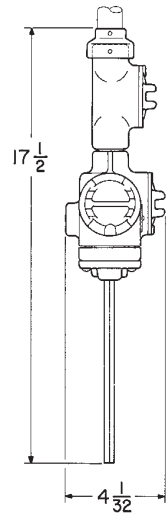

EXL Explosionproof Exit Sign

10L

Factory Sealed
Dimensions

Pendant Style

Wall Style

End Bracket Style