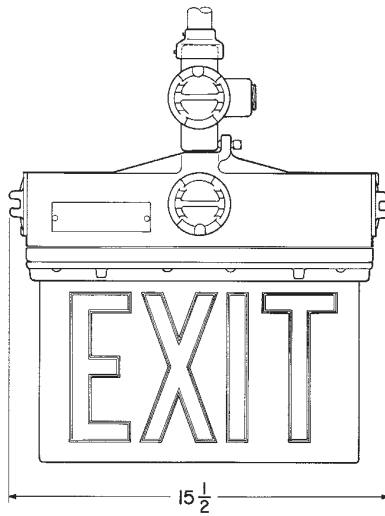

EXL Explosionproof Exit Sign

10L

Factory Sealed
Dimensions

Pendant Style

Wall Style

End Bracket Style