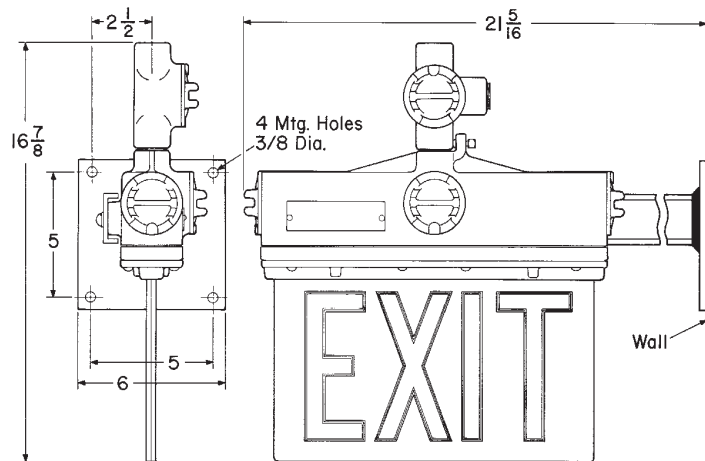

EXL Explosionproof Exit Sign

10L

Factory Sealed
Dimensions

Pendant Style

Wall Style

End Bracket Style