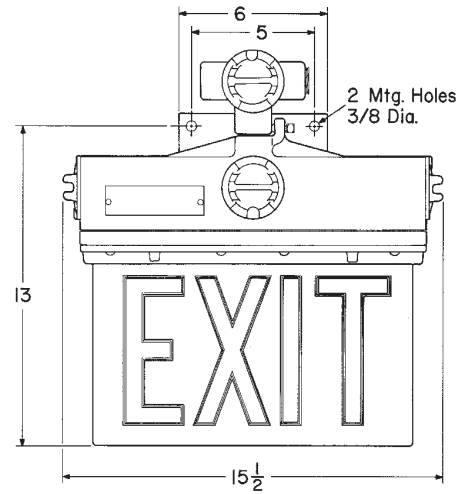

EXL Explosionproof Exit Sign

10L

Factory Sealed
Dimensions

Pendant Style

Wall Style

End Bracket Style