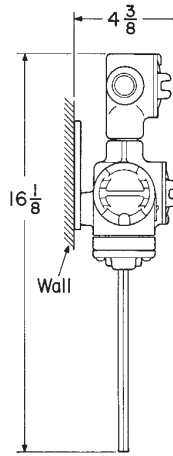

EXL Explosionproof Exit Sign

10L

Factory Sealed
Dimensions

Pendant Style

Wall Style

End Bracket Style