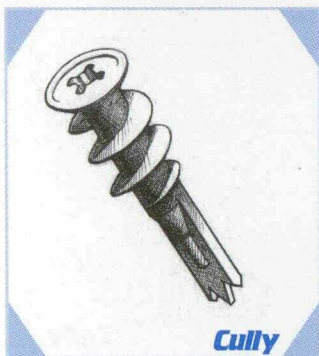

White Plastic EZ-Ancors - ITW Buildex

#8 PLASTIC EZ-ANCOR

PART #	DESCRIPTION	BOX QTY
59515	#8 EZ-Ancor White Plastic	100
Includes Anchors Only		

#8 PLASTIC EZ-ANCOR KITS

PART #	DESCRIPTION
39920	#8 EZ-Ancor White Plastic Sq./Phil Kit <ul style="list-style-type: none"> ■ 50 EZ Ancors-Plastic ■ 50 #8x1" Slot/Phil Combo Screws ■ #2-2" Hex Power Bit
39921	#8 EZ-Ancor White Plastic Slot/Phil Kit <ul style="list-style-type: none"> ■ 50 EZ Ancors-Plastic ■ 50 #8x1" Slot/Phil Combo Screws ■ #2-2" Hex Power Bit

101
Piece
Kit

101
Piece
Kit

#6 PLASTIC EZ-ANCOR LITE

PART #	DESCRIPTION	BOX QTY
59522	#6 EZ-Ancor Lite White Plastic	100
Includes Anchors Only		

#6 PLASTIC EZ-ANCOR KITS

PART #	DESCRIPTION
39922	#6 EZ-Ancor Lite White Plastic Sq./Phil Kit <ul style="list-style-type: none"> ■ 50 EZ Mini Ancors-Plastic ■ 50 #6x1" Sq/Phil Combo Screws ■ #2-2" Hex Power Bit
39923	#6 EZ-Ancor Lite White Plastic Slot/Phil Kit <ul style="list-style-type: none"> ■ 50 EZ Mini Ancors-Plastic ■ 50 #6x1" Slot/Phil Combo Screws ■ #2-2" Hex Power Bit

101
Piece
Kit

101
Piece
Kit

JOB JARS

PART #	DESCRIPTION	QTY
39920-6	#8 E-ZAncors (White Plastic) with #8x1" Sq/Phil Screws	100 sets
39921-6	#8 E-ZAncors (White Plastic) with #8x1" Slot/Phil Screws	100 sets

EZ-Ancor Triple Pack - EZ Ancors + EZ Lite + EZ Toggle

CULLY KITS

PART #	DESCRIPTION
39930	EZ Triple Pak Sq./Phil Combo <ul style="list-style-type: none"> ■ 35 EZ-Ancor Lites with 35 Screws ■ 10 EZ Toggles with 10 Screws ■ 20 Zinc EZ Ancors with 20 Screws ■ #2-2" Hex Power Bit
39931	EZ Triple Pack Slot/Phil Combo <ul style="list-style-type: none"> ■ 35 EZ Ancor Lites with 35 Screws ■ 20 Zinc EZ Ancors with 20 Screws ■ 10 Zinc EZ Toggles with 10 Screws ■ #2-2" Hex Power Bit