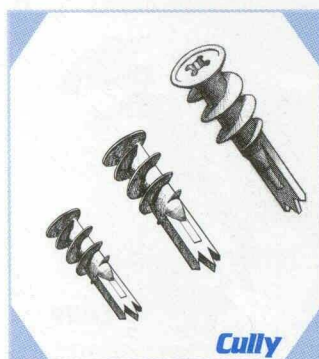

101
Piece
Kit

101
Piece
Kit

#6 PLASTIC EZ-ANCOR LITE

PART #	DESCRIPTION	BOX QTY
59522	#6 EZ-Ancor Lite White Plastic	100
Includes Anchors Only		

#6 PLASTIC EZ-ANCOR KITS

PART #	DESCRIPTION
39922	#6 EZ-Ancor Lite White Plastic Sq./Phil Kit <ul style="list-style-type: none"> ■ 50 EZ Mini Ancors-Plastic ■ 50 #6x1" Sq/Phil Combo Screws ■ #2-2" Hex Power Bit
39923	#6 EZ-Ancor Lite White Plastic Slot/Phil Kit <ul style="list-style-type: none"> ■ 50 EZ Mini Ancors-Plastic ■ 50 #6x1" Slot/Phil Combo Screws ■ #2-2" Hex Power Bit

101
Piece
Kit

101
Piece
Kit

JOB JARS

PART #	DESCRIPTION	QTY
39920-6	#8 E-ZAncors (White Plastic) with #8x1" Sq/Phil Screws	100 sets
39921-6	#8 E-ZAncors (White Plastic) with #8x1" Slot/Phil Screws	100 sets

EZ-Ancor Triple Pack - EZ Ancors + EZ Lite + EZ Toggle

CULLY KITS

PART #	DESCRIPTION
39930	EZ Triple Pak Sq./Phil Combo <ul style="list-style-type: none"> ■ 35 EZ-Ancor Lites with 35 Screws ■ 10 EZ Toggles with 10 Screws ■ 20 Zinc EZ Ancors with 20 Screws ■ #2-2" Hex Power Bit
39931	EZ Triple Pack Slot/Phil Combo <ul style="list-style-type: none"> ■ 35 EZ Ancor Lites with 35 Screws ■ 20 Zinc EZ Ancors with 20 Screws ■ 10 Zinc EZ Toggles with 10 Screws ■ #2-2" Hex Power Bit