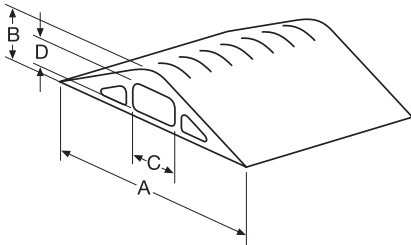

**FT2BK10**

**FT3BK5**

**FT4BK5**

**FT10BK5**

**FloorTrak® 2**

Color	Length Feet (meters)	Catalog Number
Black	10.0' (3.05)	<b>FT2BK10</b>
Brown	10.0' (3.05)	<b>FT2BR10</b>
Beige	10.0' (3.05)	<b>FT2BG10</b>
Gray	10.0' (3.05)	<b>FT2GY10</b>
Yellow	10.0' (3.05)	<b>FT2Y10</b>

**FloorTrak® 4**

Color	Length Feet (meters)	Catalog Number
Black	5.0' (1.52)	<b>FT4BK5</b>
Black	25.0' (7.62)	<b>FT4BK25</b>
Gray	25.0' (7.62)	<b>FT4GY25</b>
Yellow	5.0' (1.52)	<b>FT4Y5</b>
Yellow	25.0' (7.62)	<b>FT4Y25</b>

**Dimensions**

FloorTrak®	FT2 inches (mm)	FT3 inches (mm)	FT4 inches (mm)	FT10 (Heavy Duty) inches (mm)
Width (A)	2.75" (69.9)	3.00" (76.2)	3.25" (82.6)	5.6" (142.24)
Height (B)	.53" (13.5)	.75" (19.1)	1.10" (27.9)	1.7" (43.18)
Center Hole (CxH)	.60" x .31" (15.2) x (7.9)	.75" x .50" (19.1) x (12.7)	1.21" x .75" (30.7) x (19.1)	1.81" x 1.25" (45.98 x 31.75)

**Accessories**

Description	Catalog Number
1" Wide, 75' Roll Double-Sided Adhesive Tape.	<b>FTT1</b>
2" Wide, 75' Roll Double-Sided Adhesive Tape.	<b>FTT2</b>

**Specifications**

Material	Rigid PVC.
Operating Temperature	0°F to +120°F (-18°C to +49°C).