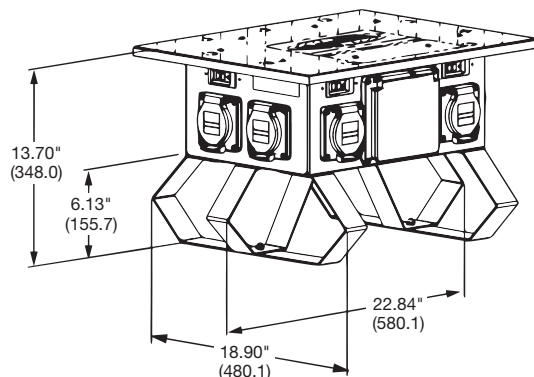

## Spider® II Boxes

Rating	Type	Qty	Receptacle Ratings	Receptacle Components	Protection		Catalog Number
					Overload	GFI	
30A, 120/240V AC (Maximum)	Straight Blade	7	20A, 125V	HBL53R61	Yes	Yes	<b>SDSB1A</b>
	Twist-Lock® (inlet)	1	30A, 120/240V	HBL2715SWR	No	No	
	Twist-Lock® (outlet)	1	30A, 120/240V	HBL2710	No	No	
50A, 120/240V AC (Maximum)	Straight Blade	7	20A, 125V	HBL53R61	Yes	Yes	<b>SBSB1A</b>
	Twist-Lock® (inlet)	1	50A, 125/250V	HBL6375S	No	No	
	Twist-Lock® (outlet)	1	50A, 125/250V	CS6369	No	No	
50A, 120/240V AC (Maximum)	Straight Blade	6	20A, 125V	HBL53R61	Yes	Yes	<b>SBSB2</b>
	Twist-Lock®	1	30A, 250V	HBL2620SW	Yes	Yes	
	Twist-Lock® (inlet)	1	50A, 125/250V	HBL6375S	No	No	
	Twist-Lock® (outlet)	1	50A, 125/250V	CS6369	No	No	
50A, 120/240V AC (Maximum)	Twist-Lock®	7	20A, 125V	HBL2310SW	Yes	Yes	<b>SBTL1A</b>
	Twist-Lock® (inlet)	1	50A, 125/250V	HBL6375S	No	No	
	Twist-Lock® (outlet)	1	50A, 125/250V	CS6369	No	No	
50A, 120/240V AC (Maximum)	Twist-Lock®	6	20A, 125V	HBL2310SW	Yes	Yes	<b>SBTL2</b>
	Twist-Lock®	1	30A, 250V	HBL2620SW	Yes	Yes	
	Twist-Lock® (inlet)	1	50A, 125/250V	HBL6375S	No	No	
	Twist-Lock® (outlet)	1	50A, 125/250V	CS6369	No	No	
60A, 3Ø 120/208V AC (Maximum)	Straight Blade	6	20A, 125V	HBL53R61	Yes	Yes	<b>SCSB0*</b>
	Pin and Sleeve (inlet)	1	60A, 3ØY 120/208V	HBL560B9R	No	No	
	Pin and Sleeve (outlet)	1	60A, 3ØY 120/208V	HBL560R9W	No	No	
60A, 3Ø 120/208V AC (Maximum)	Twist-Lock®	6	20A, 125V	HBL2310SW	Yes	Yes	<b>SCTLO*</b>
	Pin and Sleeve (inlet)	1	60A, 3ØY 120/208V	HBL560B9R	No	No	
	Pin and Sleeve (outlet)	1	60A, 3ØY 120/208V	HBL560R9W	No	No	

## Dimensions

Dimensions in Inches (mm)