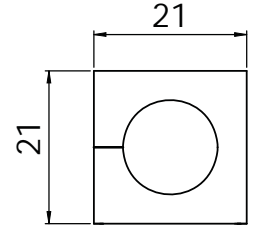

KT

Grommets, small, single

1

Description	Type	Order No gray	Order No black	Clamping range	PU
-------------	------	------------------	-------------------	----------------	----

Product Description

Cable grommets KT small are used with the following cable entry frames:

KEL-U/KEL-ER/KEL (8 - 34) | KVT (38 - 42)

The model range KT small is designed for cable diameters from 2 to 17 mm.

Assembly Note

When installing the grommets, the flat side should be facing the middle of the frame. This allows the flat sides of adjacent grommets to match up and provide a secure seal.