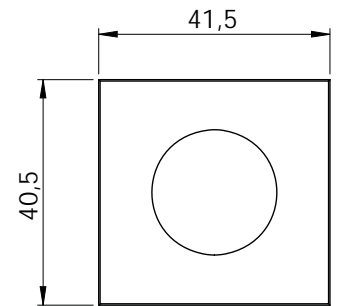

KTMB large

1

Product description

Cable grommets KT large accept a wide range of cable diameters from 16 to 35 mm. They are used with the following cable entry frames:

KEL-U/KEL-ER/KEL (8 - 34) | KVT (38 - 42)

ATG adapter grommets provide the possibility to hold a small KT grommet to reduce the clamping range down to 2 mm.

Specifications KT gray

Material Elastomer
Flame class UL94-Vo
IP rating KT round, single: up to IP65 (in combination with KEL-ER frame) ATG/BTG: IP54
NEMA type rating up to NEMA type 4X (acc. to UL 50E)
Temperature - 40°C to + 90°C (static) - 40°F to + 194°F (static)
Properties Halogen-free, silicone-free

Specifications KT black

Material Elastomer
Flame class UL94-HB
IP rating KT round, single: up to IP65 (in combination with KEL-ER frame) ATG/BTG: IP54
NEMA type rating up to NEMA type 4X (acc. to UL 50E)
Temperature - 30°C to + 90°C (static) - 40°F to + 194°F (static)
Properties Higher chemical resistance

Description	Type	Order No. gray	Order No. black	Clamping range	PU

ATG		ATG	☐ 41253 ☒ 41353	Adapter grommet	10
BTG		BTG	☐ 41252 ☒ 41352	Blank grommet or 5 - 20 mm	10
KT round		KT 16	☐ 41216 ☒ 41316	16 - 17 mm	10
		KT 17	☐ 41217 ☒ 41317	17 - 18 mm	10
		KT 18	☐ 41218 ☒ 41318	18 - 19 mm	10
		KT 19	☐ 41219 ☒ 41319	19 - 20 mm	10
		KT 20	☐ 41220 ☒ 41320	20 - 21 mm	10
		KT 21	☐ 41221 ☒ 41321	21 - 22 mm	10
		KT 22	☐ 41222 ☒ 41322	22 - 23 mm	10
		KT 23	☐ 41223 ☒ 41323	23 - 24 mm	10
		KT 24	☐ 41224 ☒ 41324	24 - 25 mm	10
		KT 25	☐ 41225 ☒ 41325	25 - 26 mm	10
		KT 26	☐ 41226 ☒ 41326	26 - 27 mm	10
		KT 27	☐ 41227 ☒ 41327	27 - 28 mm	10
		KT 28	☐ 41228 ☒ 41328	28 - 29 mm	10
		KT 29	☐ 41229 ☒ 41329	29 - 30 mm	10
		KT 30	☐ 41230 ☒ 41330	30 - 31 mm	10
		KT 31	☐ 41231 ☒ 41331	31 - 32 mm	10
		KT 32	☐ 41232 ☒ 41332	32 - 33 mm	10
		KT 33	☐ 41233 ☒ 41333	33 - 34 mm	10
		KT 34	☐ 41234 ☒ 41334	34 - 35 mm	10

*Only valid for gray product types