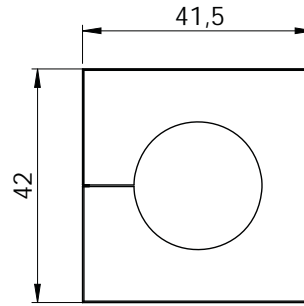

KT / KT-DPF large