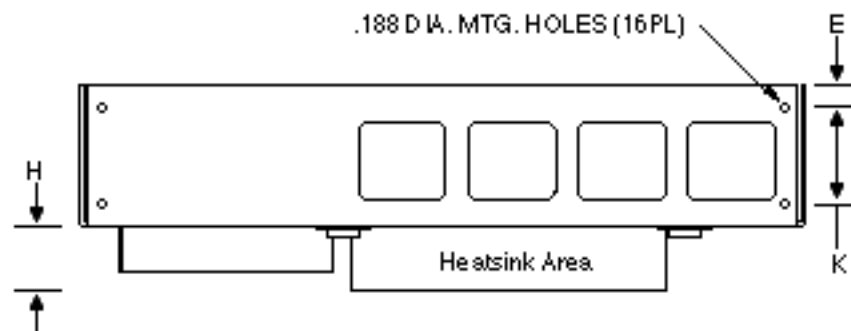

F Case

Overall Size: 16.75" x 5.00" x 4.88"
 425.45mm x 127mm x 123.95mm

Weight 19 lbs.

	INCH	mm
A	16.75	425.45
B	16.00	406.40
C	4.88	123.95
D	4.125	104.80
E	0.375	9.53
F	3.50	88.90
G	2.50	63.50
H	1.50	36.10
J	3.50	88.90
K	2.50	63.50