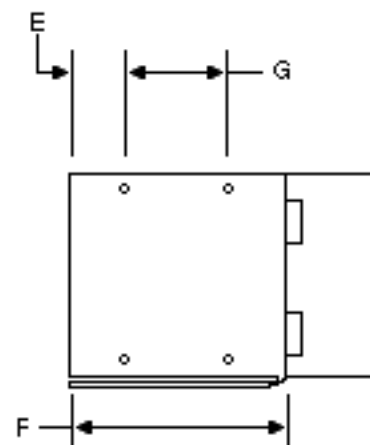

F Case

Overall Size: 16.75" x 5.00" x 4.88"
 425.45mm x 127mm x 123.95mm

Weight 19 lbs.

	INCH	mm
A	16.75	425.45
B	16.00	406.40
C	4.88	123.95
D	4.125	104.80
E	0.375	9.53
F	3.50	88.90
G	2.50	63.50
H	1.50	36.10
J	3.50	88.90
K	2.50	63.50