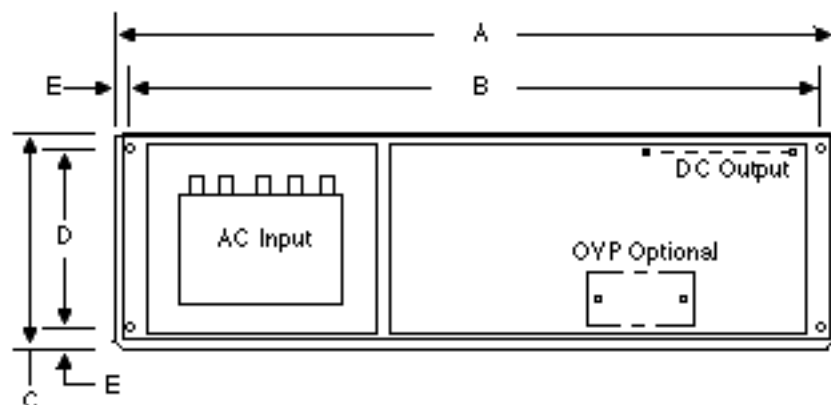

F Case

Overall Size: 16.75" x 5.00" x 4.88"
 425.45mm x 127mm x 123.95mm

Weight 19 lbs.

	INCH	mm
A	16.75	425.45
B	16.00	406.40
C	4.88	123.95
D	4.125	104.80
E	0.375	9.53
F	3.50	88.90
G	2.50	63.50
H	1.50	36.10
J	3.50	88.90
K	2.50	63.50