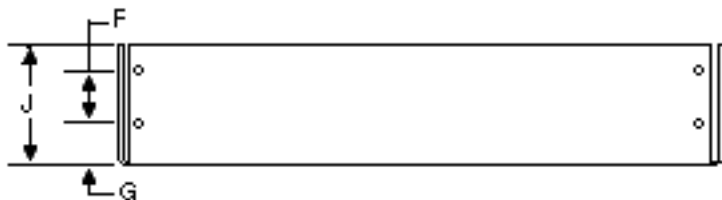

E Case

Overall Size: 14.00" x 4.87" x 3.53"
355.60mm x 123.70mm x 89.66mm
Weight 10 lbs.

	INCH	mm
A	14.00	355.60
B	13.000	330.20
C	4.87	123.70
D	4.125	104.78
E	0.50	12.70
F	1.250	31.75
G	0.75	19.05
H	0.650	16.51
J	2.75	69.85

USE AT 3.0/1.5 AMPS FOR 100% DUTY CYCLE