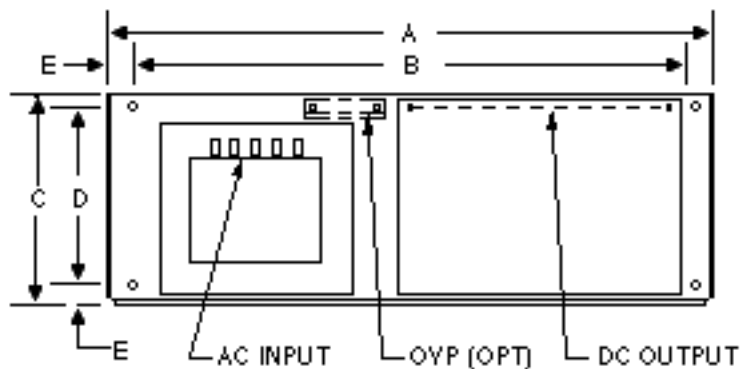

E Case

Overall Size: 14.00" x 4.87" x 3.53"
355.60mm x 123.70mm x 89.66mm
Weight 10 lbs.

	INCH	mm
A	14.00	355.60
B	13.000	330.20
C	4.87	123.70
D	4.125	104.78
E	0.50	12.70
F	1.250	31.75
G	0.75	19.05
H	0.650	16.51
J	2.75	69.85

USE AT 3.0/1.5 AMPS FOR 100% DUTY CYCLE