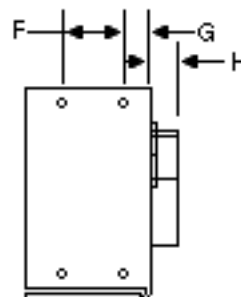

E Case

Overall Size: 14.00" x 4.87" x 3.53"
355.60mm x 123.70mm x 89.66mm
Weight 10 lbs.

	INCH	mm
A	14.00	355.60
B	13.000	330.20
C	4.87	123.70
D	4.125	104.78
E	0.50	12.70
F	1.250	31.75
G	0.75	19.05
H	0.650	16.51
J	2.75	69.85

USE AT 3.0/1.5 AMPS FOR 100% DUTY CYCLE