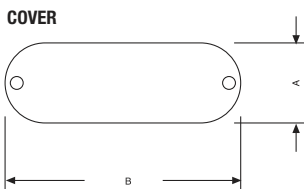

Compliances

- – Standard 514B
- – C22.2 #18

ESCV SERIES

EGKV AND EGKN SERIES

ORDERING INFORMATION - DIMENSIONS

COVERS – ALUMINUM				
CATALOG NUMBER	TRADE SIZE	UNITY CTN. QTY.	SHIP CTN. QTY.	UPC BAR CODE
ESCV-1	1/2"	10	100	—
ESCV-2	3/4"	10	100	—
ESCV-3	1"	10	100	—
ESCV-4	1-1/4" – 1-1/2"	10	50	—
ESCV-5	2"	—	50	—
ESCV-6	2-1/2" – 3"	—	5	—
ESCV-7	3-1/2" – 4"	—	5	—

GASKETS – FIBER TYPE				
CATALOG NUMBER	TRADE SIZE	UNITY CTN. QTY.	SHIP CTN. QTY.	UPC BAR CODE
EGKV-1	1/2"	100	1000	—
EGKV-2	3/4"	100	1000	—
EGKV-3	1"	100	1000	—
EGKV-4	1-1/4" – 1-1/2"	50	500	—
EGKV-5	2"	50	500	—

GASKETS – NEOPRENE TYPE				
CATALOG NUMBER	TRADE SIZE	UNITY CTN. QTY.	SHIP CTN. QTY.	UPC BAR CODE
EGKN-1	1/2"	100	1000	—
EGKN-2	3/4"	100	1000	—
EGKN-3	1"	100	1000	—
EGKN-4	1-1/4" – 1-1/2"	50	500	—
EGKN-5	2"	50	500	—
EGKN-6	2-1/2" – 3"	—	10	—
EGKN-7	3-1/2" – 4"	—	10	—

DIMENSIONS			
CATALOG NUMBER	TRADE SIZE	A	B
ESCV-1	1/2"	1-3/8"	3-29/32"
ESCV-2	3/4"	1-9/16"	4-11/16"
ESCV-3	1"	1-25/32"	5-3/8"
ESCV-4	1-1/4" – 1-1/2"	2-1/2"	7-1/4"
ESCV-5	2"	3-1/8"	9-1/2"
ESCV-6	2-1/2" – 3"	4-1/2"	12-1/4"
ESCV-7	3-1/2" – 4"	5-29/64"	14-13/64"