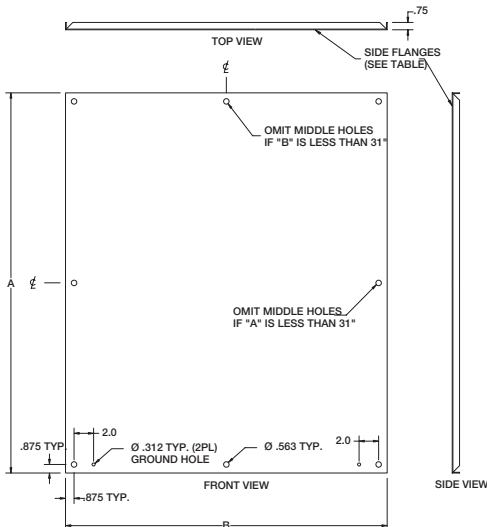

**NP SERIES BACK PANELS
ACCESSORY PANELS FOR NEMA 1, 3R, 12, 4 & 4X WALL-MOUNTS**

NP1212

FEATURES-SPECIFICATIONS

Description

- Steel and stainless panels are 12 gauge
 - Aluminum panels are 5052-H32 aluminum alloy, .080-inch thick
 - Panel with any side over 17.00" has 3/4" flange on all sides
 - Steel panels are painted white polyester powder
 - Panels fit the following enclosures:
 - NEMA 1, Large (NIC)
 - NEMA 3R, Hinge Cover (RHC, Large)
 - NEMA 4, 412, & 4X Single Door (N12, N4, N412, SSN4)
 - NEMA 12 2-Door Wall-Mount, (WAWF), Single Door
- Right Flange Disconnect (SDN12, ABN12)
Large JIC (B-CH, Large)
Single door N12